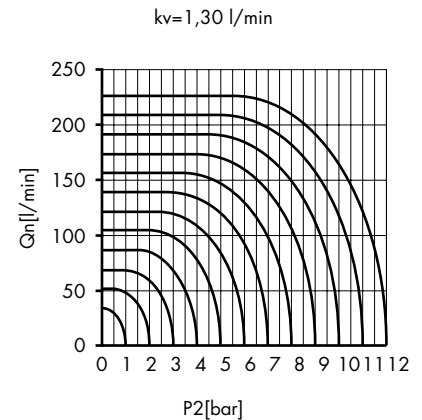

Dimensional drawings