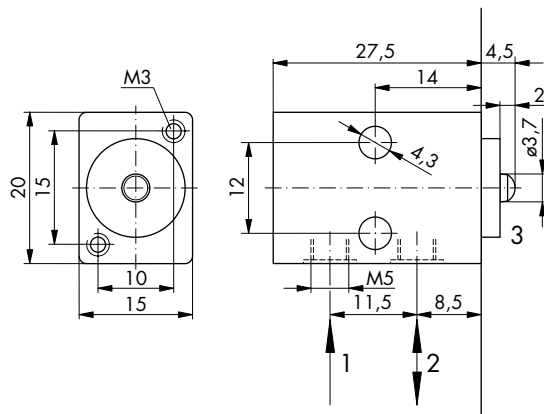

Symbol	Description	Type	Orifice	Ports	Order code
	3/2 way plunger spring return normally closed sintered exhaust	Poppet	2mm	M5	<b>74.000</b>
	3/2 way push button spring return normally closed sintered exhaust	Poppet	2mm	M5	<b>74.002</b>

### Dimensional drawings