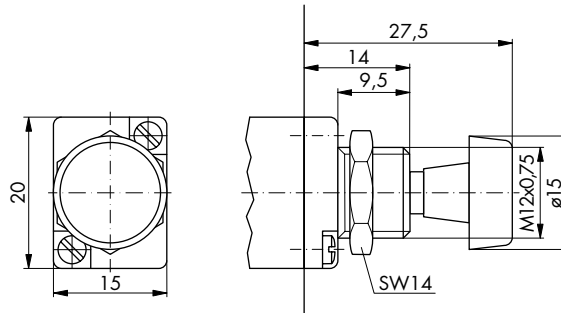

Symbol	Description	Type	Orifice	Ports	Order code
	3/2 way plunger spring return normally closed sintered exhaust	Poppet	2mm	M5	<b>74.000</b>
	3/2 way push button spring return normally closed sintered exhaust	Poppet	2mm	M5	<b>74.002</b>

### Dimensional drawings